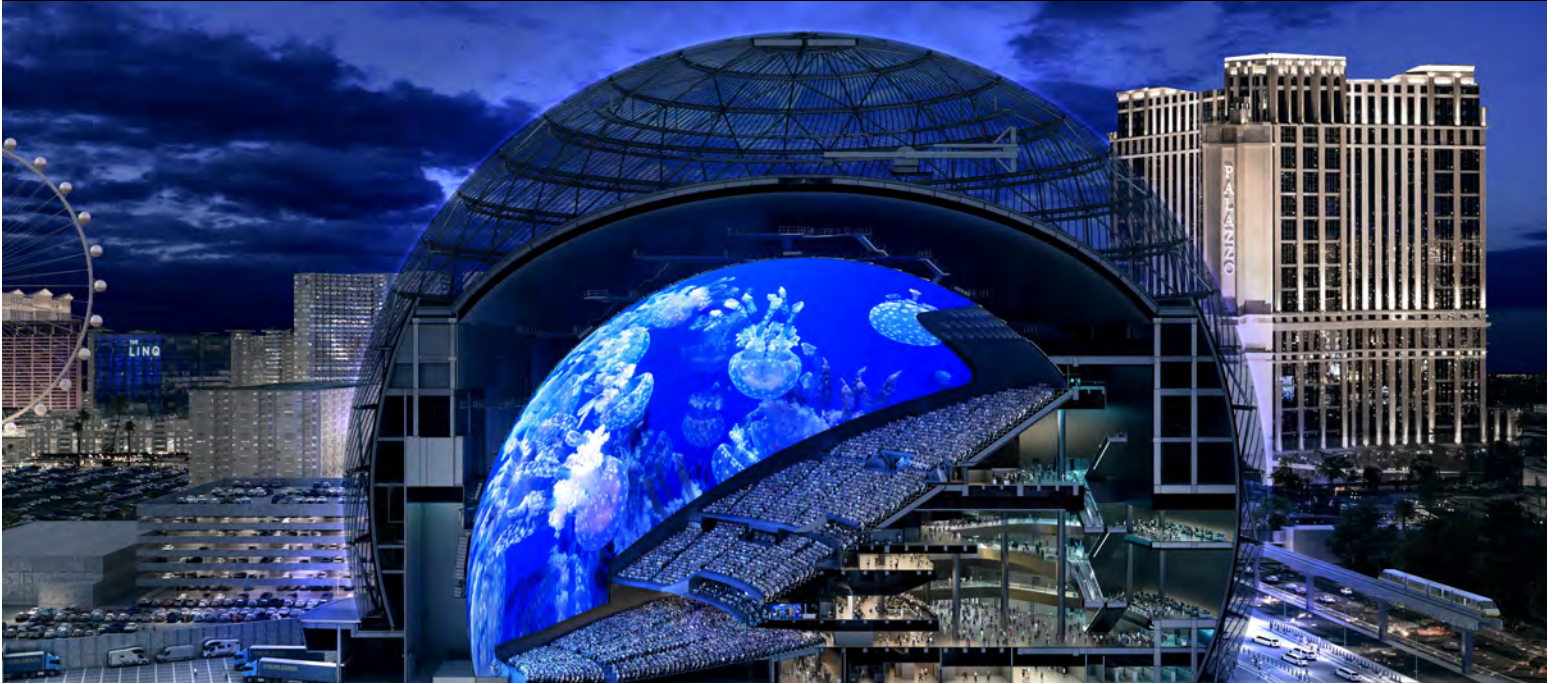

sphere™

THE FUTURE OF ENTERTAINMENT

Sphere is a next-generation entertainment medium, powered by cutting-edge technologies to create extraordinary experiences that bring wonder to the world.

www.thesphere.com

SPHERE HOSTS A WIDE VARIETY OF EVENTS – CONCERTS AND RESIDENCIES FROM THE WORLD’S BIGGEST ARTISTS, SPHERE EXPERIENCES FROM LEADING HOLLYWOOD CREATIVES, AND PREMIER MARQUEE EVENTS.

FULLY IMMERSIVE EXPERIENCES

THE WORLD’S LARGEST SPHERICAL STRUCTURE

516
Ft. Wide
366
Ft. Tall

BRINGING PEOPLE TOGETHER

17,600
Seated Capacity
20,000
With Standing Room

IMPACTFUL EXOSPHERE

580,000 SQ. FT.
Fully Programmable LED Exterior
GAME CHANGING
Global Platform Propels Brands
VIVID CANVAS
Can Display 256M Colors On Skyline